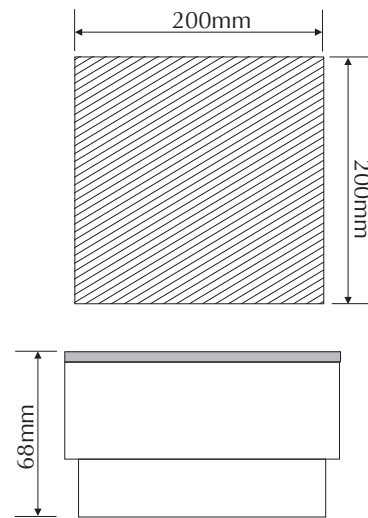

# LED921 COOL WHITE

Order Code: **21063**

Product Code: **LED921**

Colour: **Cool White**  4500K

Description: The LED921 is a special paver/deck light for all paths, courtyards and entertaining areas.

Data: The LED921 body is made from cast resin for seamless look, textured top, 36 x 0.08W 5mm LED, total 2.9W DC, Cool White 4500K, 144 lumens, IP68 rated.

Size: Front face: (L) 200mm x (H) 200mm  
Overall height: 68mm

Options: This fitting requires a Constant Voltage DC driver located in the power supply section of this catalogue. The LED921 is non dimmable.

Moulded resin  
body

Cool White  
4500K

2.9W total  
output

144  
lumens

12V DC  
Constant Voltage

IP68  
rated

**Domus Lighting**

29-31 Richland Street Kingsgrove NSW 2208