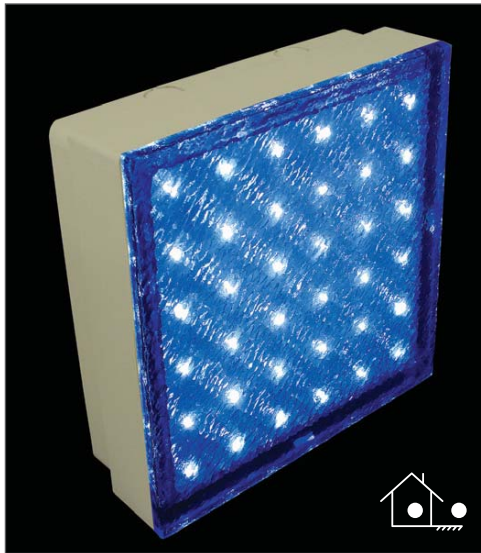

LED921 BLUE

Order Code: **21062**

Product Code: **LED921**

Colour: **Blue** 

Description: The LED921 is a special paver/deck light for all paths, courtyards and entertaining areas.

Data: The LED921 body is made from cast resin for seamless look, textured top, 36 x 0.08W 5mm LED, total 2.9W DC, Blue colour, 144 lumens, IP68 rated.

Size: Front face: (L) 200mm x (H) 200mm
Overall height: 68mm

Options: This fitting requires a Constant Voltage DC driver located in the power supply section of this catalogue. The LED921 is non dimmable.

Moulded resin
body

Blue
colour

2.9W total
output

144
lumens

12V DC
Constant Voltage

IP68
rated

Domus Lighting

29-31 Richland Street Kingsgrove NSW 2208