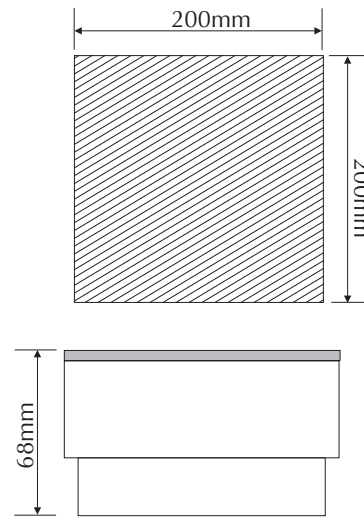

LED921 BLUE

Order Code: **21062**

Product Code: **LED921**

Colour: **Blue** 

Description: The LED921 is a special paver/deck light for all paths, courtyards and entertaining areas.

Data: The LED921 body is made from cast resin for seamless look, textured top, 36 x 0.08W 5mm LED, total 2.9W DC, Blue colour, 144 lumens, IP68 rated.

Size: Front face: (L) 200mm x (H) 200mm
Overall height: 68mm

Options: This fitting requires a Constant Voltage DC driver located in the power supply section of this catalogue. The LED921 is non dimmable.

Moulded resin
body

Blue
colour

2.9W total
output

144
lumens

12V DC
Constant Voltage

IP68
rated

Domus Lighting

29-31 Richland Street Kingsgrove NSW 2208