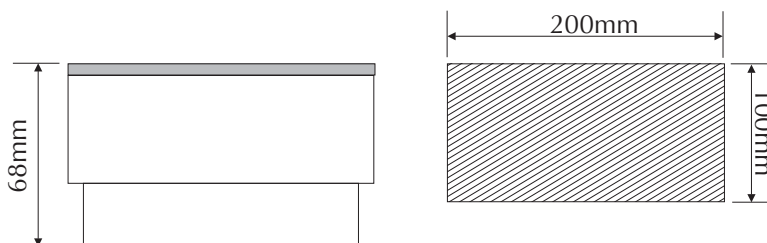

LED920 COOL WHITE

Order Code: **21061**

Product Code: **LED920**

Colour: **Cool White** 4500K

Description: The LED920 is a special paver/deck light for all paths, courtyards and entertaining areas.

Data: The LED920 body is made from cast resin for seamless look, textured top, 36 x 0.08W 5mm LED, total 2.9W DC, Cool White 4500K, 144 lumens, IP68 rated.

Size: Front face: (L) 200mm x (H) 100mm
Overall height: 68mm

Options: This fitting requires a Constant Voltage DC driver located in the power supply section of this catalogue. The LED920 is non dimmable.

Moulded resin
body

Cool White
4500K

2.9W total
output

144
lumens

12V DC
Constant Voltage

IP68
rated

Domus Lighting

29-31 Richland Street Kingsgrove NSW 2208