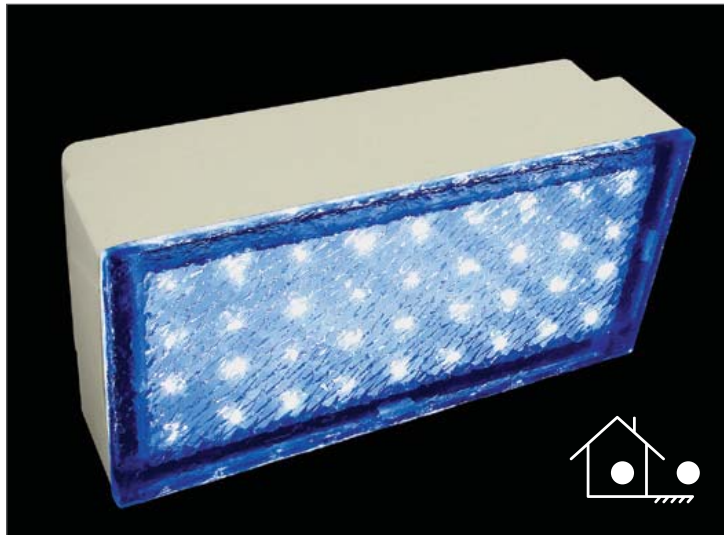

LED920 BLUE

Order Code: **21060**

Product Code: **LED920**

Colour: **Blue** 

Description: The LED920 is a special paver/deck light for all paths, courtyards and entertaining areas.

Data: The LED920 body is made from cast resin for seamless look, textured top, 36 x 0.08W 5mm LED, total 2.9W DC, Blue colour, 144 lumens, IP68 rated.

Size: Front face: (L) 200mm x (H) 100mm
Overall height: 68mm

Options: This fitting requires a Constant Voltage DC driver located in the power supply section of this catalogue. The LED920 is non dimmable.

Moulded resin
body

Blue
colour

2.9W total
output

144
lumens

12V DC
Constant Voltage

IP68
rated

Domus Lighting

29-31 Richland Street Kingsgrove NSW 2208