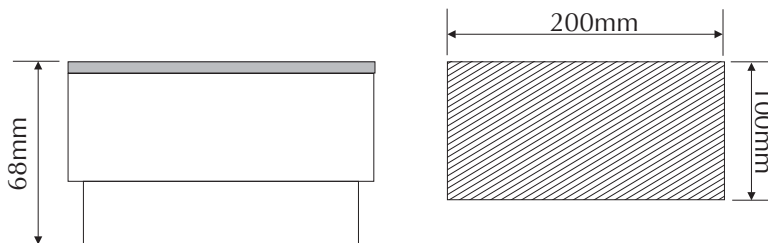

LED920 BLUE

Order Code: **21060**

Product Code: **LED920**

Colour: **Blue** 

Description: The LED920 is a special paver/deck light for all paths, courtyards and entertaining areas.

Data: The LED920 body is made from cast resin for seamless look, textured top, 36 x 0.08W 5mm LED, total 2.9W DC, Blue colour, 144 lumens, IP68 rated.

Size: Front face: (L) 200mm x (H) 100mm
Overall height: 68mm

Options: This fitting requires a Constant Voltage DC driver located in the power supply section of this catalogue. The LED920 is non dimmable.

Moulded resin
body

Blue
colour

2.9W total
output

144
lumens

12V DC
Constant Voltage

IP68
rated

Domus Lighting

29-31 Richland Street Kingsgrove NSW 2208