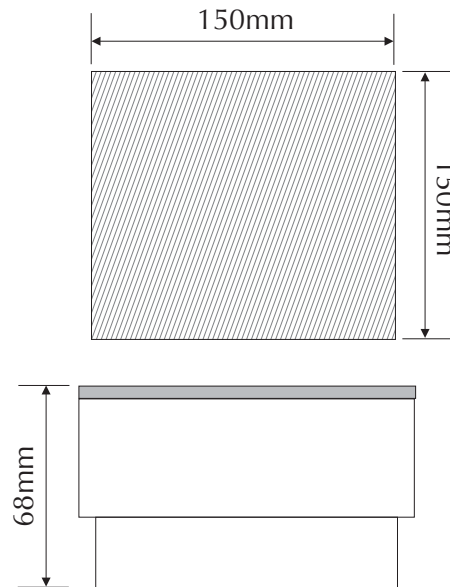

# LED919 COOL WHITE

Order Code: **21059**

Product Code: **LED919**

Colour: **Cool White**  4500K

Description: The LED919 is a special paver/deck light for all paths, courtyards and entertaining areas.

Data: The LED919 body is made from cast resin for seamless look, textured top, 25 x 0.08W 5mm LED, total 2.2W DC, Cool White 4500K, 100 lumens, IP68 rated.

Size: Front face: (L) 150mm x (H) 150mm  
Overall height: 68mm

Options: This fitting requires a Constant Voltage DC driver located in the power supply section of this catalogue. The LED919 is non dimmable.

Moulded resin  
body

Cool White  
4500K

2.2W total  
output

100  
lumens

12V DC  
Constant Voltage

IP68  
rated