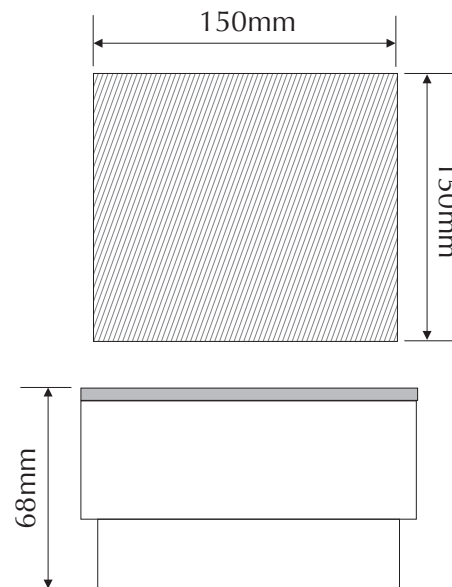

LED919 BLUE

Order Code: **21058**

Product Code: **LED919**

Colour: **Blue** 

Description: The LED919 is a special paver/deck light for all paths, courtyards and entertaining areas.

Data: The LED917 body is made from cast resin for seamless look, textured top, 25 x 0.08W 5mm LED, total 2.2W DC, Blue colour, 100 lumens, IP68 rated.

Size: Front face: (L) 150mm x (H) 150mm
Overall height: 68mm

Options: This fitting requires a Constant Voltage DC driver located in the power supply section of this catalogue. The LED919 is non dimmable

Moulded resin
body

Blue
colour

2.2W total
output

100
lumens

12V DC
Constant Voltage

IP68
rated

Domus Lighting

29-31 Richland Street Kingsgrove NSW 2208