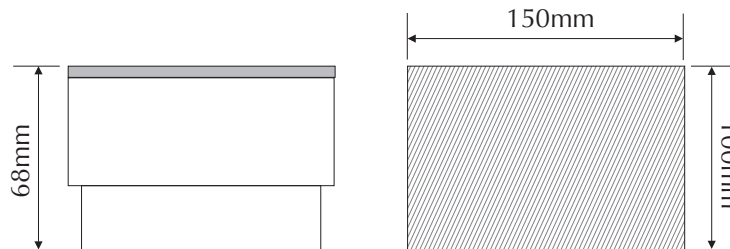

LED918 COOL WHITE

Order Code: **21057**

Product Code: **LED918**

Colour: **Cool White** 4500K

Description: The LED918 is a special paver/deck light for all paths, courtyards and entertaining areas.

Data: The LED918 body is made from cast resin for seamless look, textured top, 24 x 0.08W 5mm LED, total 2W DC, Cool White 4500K, 96 lumens, IP68 rated.

Size: Front face: (L) 150mm x (H) 100mm
Overall height: 68mm

Options: This fitting requires a Constant Voltage DC driver located in the power supply section of this catalogue. The LED918 is non dimmable.

Moulded resin
body

Cool White
4500K

2W total
output

96
lumens

12V DC
Constant Voltage

IP68
rated

Domus Lighting

29-31 Richland Street Kingsgrove NSW 2208