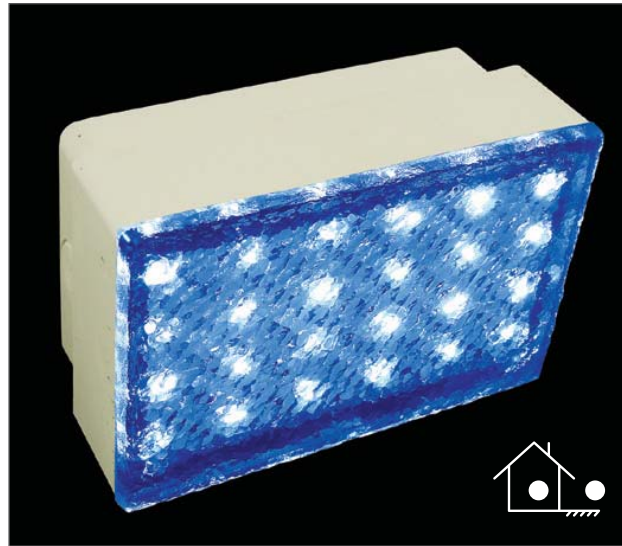

LED918 BLUE

Order Code: **21056**

Product Code: **LED918**

Colour: **Blue** 

Description: The LED918 is a special paver/deck light for all paths, courtyards and entertaining areas.

Data: The LED918 body is made from cast resin for seamless look, textured top, 24 x 0.08W 5mm LED, total 2W DC, Blue colour, 96 lumens, IP68 rated.

Size: Front face: (L) 150mm x (H) 100mm
Overall height: 68mm

Options: This fitting requires a Constant Voltage DC driver located in the power supply section of this catalogue. The LED918 is non dimmable.

Moulded resin
body

Blue
colour

2W total
output

96
lumens

12V DC
Constant Voltage

IP68
rated

Domus Lighting

29-31 Richland Street Kingsgrove NSW 2208