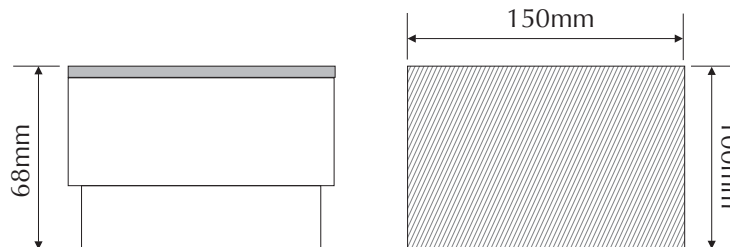

LED918 BLUE

Order Code: **21056**

Product Code: **LED918**

Colour: **Blue** 

Description: The LED918 is a special paver/deck light for all paths, courtyards and entertaining areas.

Data: The LED918 body is made from cast resin for seamless look, textured top, 24 x 0.08W 5mm LED, total 2W DC, Blue colour, 96 lumens, IP68 rated.

Size: Front face: (L) 150mm x (H) 100mm
Overall height: 68mm

Options: This fitting requires a Constant Voltage DC driver located in the power supply section of this catalogue. The LED918 is non dimmable.

Moulded resin
body

Blue
colour

2W total
output

96
lumens

12V DC
Constant Voltage

IP68
rated

Domus Lighting

29-31 Richland Street Kingsgrove NSW 2208