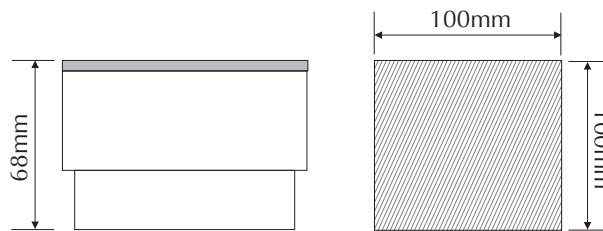

LED917 COOL WHITE

Order Code: **21055**

Product Code: **LED917**

Colour: **Cool White** 4500K

Description: The LED917 is a special paver/deck light for all paths, courtyards and entertaining areas.

Data: The LED917 body is made from cast resin for seamless look, textured top, 16 x 0.08W 5mm LED, total 1.5W DC, Cool White 4500K, 64 lumens, IP68 rated.

Size: Front face: (L) 100mm x (H) 100mm
 Overall height: 68mm

Options: This fitting requires a Constant Voltage DC driver located in the power supply section of this catalogue. The LED917 is non dimmable.

Moulded resin
body

Cool White
4500K

1.5W total
output

64
lumens

12V DC
Constant Voltage

IP68
rated

Domus Lighting

29-31 Richland Street Kingsgrove NSW 2208