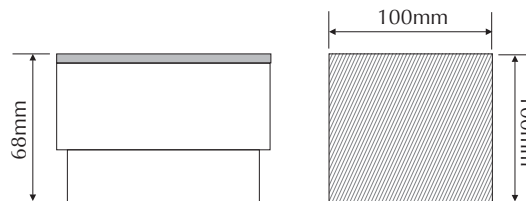

LED917 BLUE

Order Code: **21054**

Product Code: **LED917**

Colour: **Blue** 

Description: The LED917 is a special paver/deck light for all paths, courtyards and entertaining areas.

Data: The LED917 body is made from cast resin for seamless look, textured top, 16 x 0.08W 5mm LED, total 1.5W DC, Blue colour, 64 lumens, IP68 rated.

Size: Front face: (L) 100mm x (H) 100mm
Overall height: 68mm

Options: This fitting requires a Constant Voltage DC driver located in the power supply section of this catalogue. The LED917 is non dimmable.

Moulded resin
body

Blue
colour

1.5W total
output

64
lumens

12V DC
Constant Voltage

IP68
rated

Domus Lighting

29-31 Richland Street Kingsgrove NSW 2208