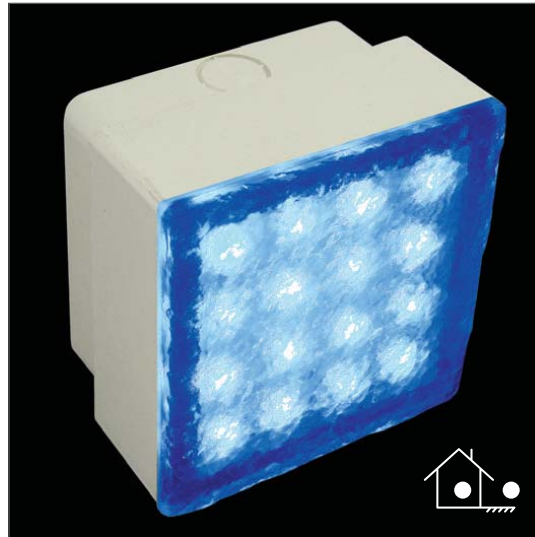

LED917 BLUE

Order Code: **21054**

Product Code: **LED917**

Colour: **Blue** 

Description: The LED917 is a special paver/deck light for all paths, courtyards and entertaining areas.

Data: The LED917 body is made from cast resin for seamless look, textured top, 16 x 0.08W 5mm LED, total 1.5W DC, Blue colour, 64 lumens, IP68 rated.

Size: Front face: (L) 100mm x (H) 100mm
Overall height: 68mm

Options: This fitting requires a Constant Voltage DC driver located in the power supply section of this catalogue. The LED917 is non dimmable.

Moulded resin
body

Blue
colour

1.5W total
output

64
lumens

12V DC
Constant Voltage

IP68
rated

Domus Lighting

29-31 Richland Street Kingsgrove NSW 2208