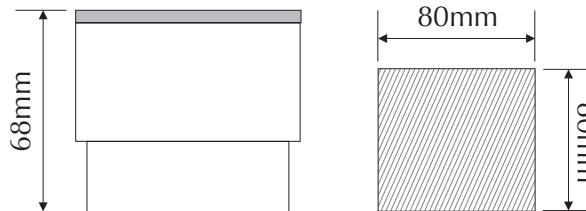

LED916 COOL WHITE

Order Code: **21053**

Product Code: **LED916**

Colour: **Cool White** 4500K

Description: The LED916 is a special paver/deck light for all paths, courtyards and entertaining areas.

Data: The LED916 body is made from cast resin for seamless look, textured top, 9 x 0.08W 5mm LED, total 0.8W DC, Cool White 4500K, 36 lumens, IP68 rated.

Size: Front face: (L) 80mm x (H) 80mm
Overall height: 68mm

Options: This fitting requires a Constant Voltage DC driver located in the power supply section of this catalogue. The LED916 is non dimmable.

Moulded resin
body

Cool White
4500K

0.8W total
output

36
lumens

12V DC
Constant Voltage

IP68
rated

Domus Lighting

29-31 Richland Street Kingsgrove NSW 2208