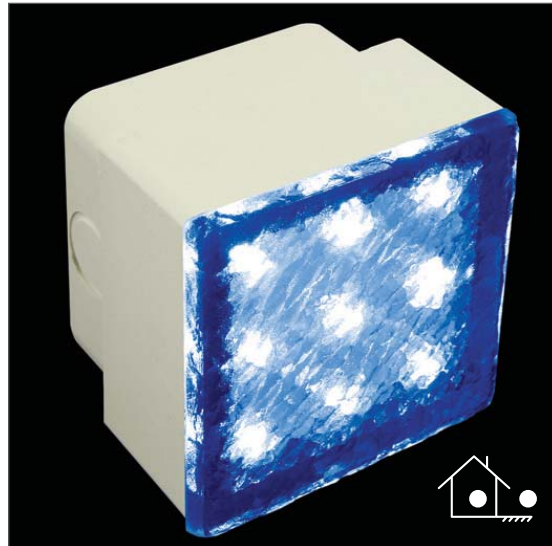

# LED916 BLUE

Order Code: **21052**

Product Code: **LED916**

Colour: **Blue** 

Description: The LED916 is a special paver/deck light for all paths, courtyards and entertaining areas.

Data: The LED916 body is made from cast resin for seamless look, textured top, 3 x 0.08W 5mm LED, total 0.8W DC, Blue colour, 36 lumens, IP68 rated.

Size: Front face: (L) 80mm x (H) 80mm  
Overall height: 68mm

Options: This fitting requires a Constant Voltage DC driver located in the power supply section of this catalogue. The LED916 is non dimmable.

Moulded resin body	Blue colour	0.8W total output	36 lumens	12V DC Constant Voltage	IP68 rated
--------------------	-------------	-------------------	-----------	-------------------------	------------

**Domus Lighting**