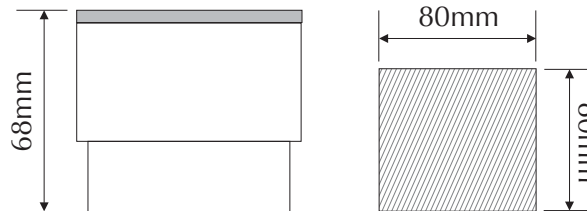

# LED916 BLUE

Order Code: **21052**

Product Code: **LED916**

Colour: **Blue** 

Description: The LED916 is a special paver/deck light for all paths, courtyards and entertaining areas.

Data: The LED916 body is made from cast resin for seamless look, textured top, 3 x 0.08W 5mm LED, total 0.8W DC, Blue colour, 36 lumens, IP68 rated.

Size: Front face: (L) 80mm x (H) 80mm  
Overall height: 68mm

Options: This fitting requires a Constant Voltage DC driver located in the power supply section of this catalogue. The LED916 is non dimmable.

Moulded resin body	Blue colour	0.8W total output	36 lumens	12V DC Constant Voltage	IP68 rated
--------------------	-------------	-------------------	-----------	-------------------------	------------

**Domus Lighting**