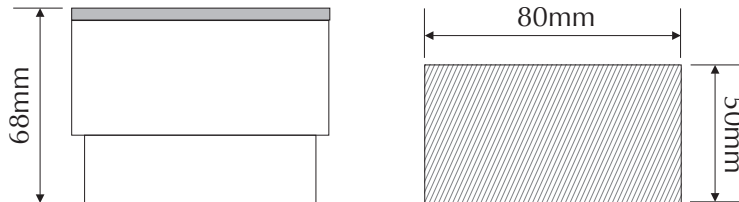

LED915 COOL WHITE

Order Code: **21051**

Product Code: **LED915**

Colour: **Cool White** 4500K

Description: The LED915 is a special paver/deck light for all paths, courtyards and entertaining areas.

Data: The LED915 body is made from cast resin for seamless look, textured top, 3 x 0.08W 5mm LED, total 0.25W DC, Cool White 4500K, 16 lumens, IP68 rated.

Size: Front face: (L) 80mm x (H) 50mm
Overall height: 68mm

Options: This fitting requires a Constant Voltage DC driver located in the power supply section of this catalogue. The LED915 is non dimmable.

Moulded resin
body

Cool White
4500K

0.25W total
output

16
lumens

12V DC
Constant Voltage

IP68
rated

Domus Lighting

29-31 Richland Street Kingsgrove NSW 2208