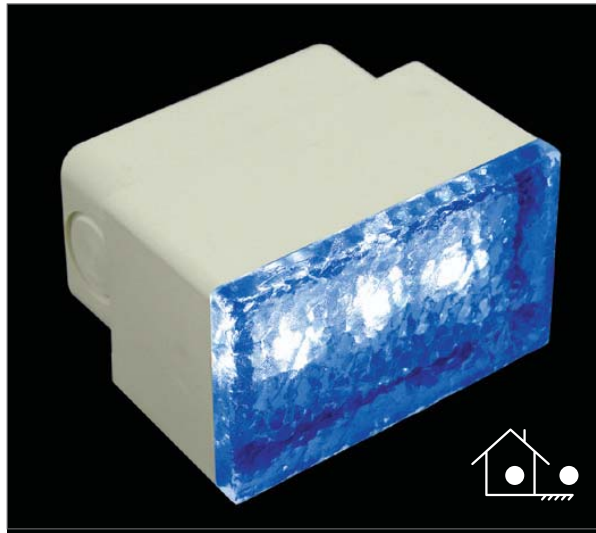

LED915 BLUE

Order Code: **21050**

Product Code: **LED915**

Colour: **Blue** 

Description: The LED915 is a special paver/deck light for all paths, courtyards and entertaining areas.

Data: The LED915 body is made from cast resin for seamless look, textured top, 3 x 0.08W 5mm LED, total 0.25W DC, Blue colour, 16 lumens, IP68 rated.

Size: Front face: (L) 80mm x (H) 50mm
Overall height: 68mm

Options: This fitting requires a Constant Voltage DC driver located in the power supply section of this catalogue. The LED915 is non dimmable.

Moulded resin
body

Blue
colour

0.25W total
output

16
lumens

12V DC
Constant Voltage

IP68
rated

Domus Lighting

29-31 Richland Street Kingsgrove NSW 2208