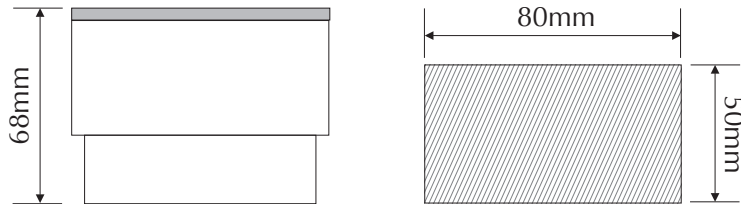

LED915 BLUE

Order Code: **21050**

Product Code: **LED915**

Colour: **Blue** 

Description: The LED915 is a special paver/deck light for all paths, courtyards and entertaining areas.

Data: The LED915 body is made from cast resin for seamless look, textured top, 3 x 0.08W 5mm LED, total 0.25W DC, Blue colour, 16 lumens, IP68 rated.

Size: Front face: (L) 80mm x (H) 50mm
Overall height: 68mm

Options: This fitting requires a Constant Voltage DC driver located in the power supply section of this catalogue. The LED915 is non dimmable.

Moulded resin
body

Blue
colour

0.25W total
output

16
lumens

12V DC
Constant Voltage

IP68
rated

Domus Lighting

29-31 Richland Street Kingsgrove NSW 2208