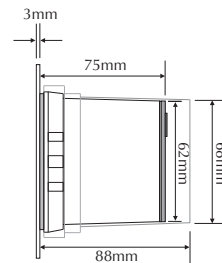

LED844-CW

Order Code: **20865**

Product Code: **LED844-CW**

Colour: **Cool White** 4500K

Description: A smart and contemporary recessed wall light designed for subtle low level floor/path lighting.

Data: Maxi square plain fascia, 316 stainless steel front fascia, opal diffuser, 16 x 0.08W 5mm LED, 1.5W total output, 36lm output, IP54 rated, recessed aluminium powder coated body with mounting clips for plaster board application or a polycarbonate housing for concrete/brick work, 240V AC mains power input.

Fitting Size: Front face: (L) 105mm x (H) 105mm
Recessed body: (L) 90mm x (H) 90mm x (D) 75mm

Cutout Size: Plaster board: (L) 90mm x (H) 90mm
Concrete using housing: (L) 96mm x (H) 96mm

Additional: The above wall light is non dimmable.