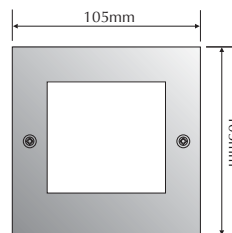

LED844-CW

Order Code: **20865**

Product Code: **LED844-CW**

Colour: **Cool White** 4500K

Description: A smart and contemporary recessed wall light designed for subtle low level floor/path lighting.

Data: Maxi square plain fascia, 316 stainless steel front fascia, opal diffuser, 16 x 0.08W 5mm LED, 1.5W total output, 36lm output, IP54 rated, recessed aluminium powder coated body with mounting clips for plaster board application or a polycarbonate housing for concrete/brick work, 240V AC mains power input.

Fitting Size: Front face: (L) 105mm x (H) 105mm
Recessed body: (L) 90mm x (H) 90mm x (D) 75mm

Cutout Size: Plaster board: (L) 90mm x (H) 90mm
Concrete using housing: (L) 96mm x (H) 96mm

Additional: The above wall light is non dimmable.