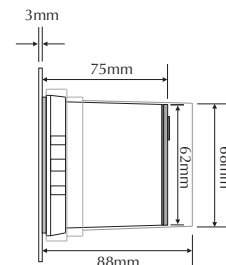

# LED843-CW

Order Code: **20862**

Product Code: **LED843-CW**

Colour: **Cool White**  4500K

Description: A smart and contemporary recessed wall light designed for subtle low level floor/path lighting.

Data: Maxi square grille fascia, 316 stainless steel front fascia, opal diffuser, 16 x 0.08W 5mm LED, 1.5W total output, 36lm output, IP54 rated, recessed aluminium powder coated body with mounting clips for plaster board application or a polycarbonate housing for concrete/brick work, 240V AC mains power input.

Fitting Size: Front face: (L) 105mm x (H) 105mm  
 Recessed body: (L) 90mm x (H) 90mm x (D) 75mm

Cutout Size: Plaster board: (L) 90mm x (H) 90mm  
 Concrete using housing: (L) 96mm x (H) 96mm

Additional: The above wall light is non dimmable.