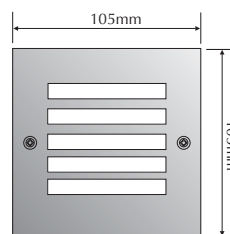

# LED843-CW

Order Code: **20862**

Product Code: **LED843-CW**

Colour: **Cool White**  4500K

Description: A smart and contemporary recessed wall light designed for subtle low level floor/path lighting.

Data: Maxi square grille fascia, 316 stainless steel front fascia, opal diffuser, 16 x 0.08W 5mm LED, 1.5W total output, 36lm output, IP54 rated, recessed aluminium powder coated body with mounting clips for plaster board application or a polycarbonate housing for concrete/brick work, 240V AC mains power input.

Fitting Size: Front face: (L) 105mm x (H) 105mm  
 Recessed body: (L) 90mm x (H) 90mm x (D) 75mm

Cutout Size: Plaster board: (L) 90mm x (H) 90mm  
 Concrete using housing: (L) 96mm x (H) 96mm

Additional: The above wall light is non dimmable.