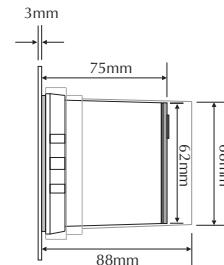

LED843-B

Order Code: **20860**

Product Code: **LED843-B**

Colour: **Blue**  465nm

Description: A smart and contemporary recessed wall light designed for subtle low level floor/path lighting.

Data: Maxi square grille fascia, 316 stainless steel front fascia, opal diffuser, 16 x 0.08W 5mm LED, 1.5W total output, 36lm output, IP54 rated, recessed aluminium powder coated body with mounting clips for plaster board application or a polycarbonate housing for concrete/brick work, 240V AC mains power input.

Fitting Size: Front face: (L) 105mm x (H) 105mm
Recessed body: (L) 90mm x (H) 90mm x (D) 75mm

Cutout Size: Plaster board: (L) 90mm x (H) 90mm
Concrete using housing: (L) 96mm x (H) 96mm

Additional: The above wall light is non dimmable.