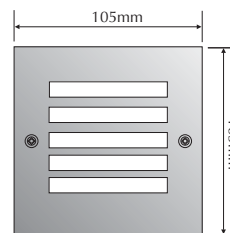

LED843-B

Order Code: **20860**

Product Code: **LED843-B**

Colour: **Blue**  465nm

Description: A smart and contemporary recessed wall light designed for subtle low level floor/path lighting.

Data: Maxi square grille fascia, 316 stainless steel front fascia, opal diffuser, 16 x 0.08W 5mm LED, 1.5W total output, 36lm output, IP54 rated, recessed aluminium powder coated body with mounting clips for plaster board application or a polycarbonate housing for concrete/brick work, 240V AC mains power input.

Fitting Size: Front face: (L) 105mm x (H) 105mm
Recessed body: (L) 90mm x (H) 90mm x (D) 75mm

Cutout Size: Plaster board: (L) 90mm x (H) 90mm
Concrete using housing: (L) 96mm x (H) 96mm

Additional: The above wall light is non dimmable.