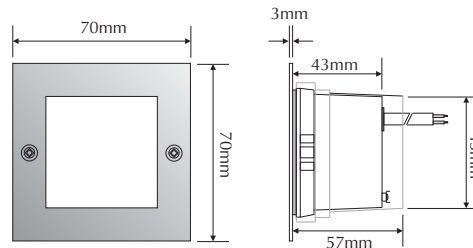

# LED834-CW

Order Code: **20850**

Product Code: **LED834-CW**

Colour: **Cool White** ■ 4500K

Description: A smart and contemporary recessed wall light designed for subtle low level floor/path lighting.

Data: Mini square plain fascia, 316 stainless steel front fascia, opal diffuser, 9 x 0.08W 5mm LED, 0.8W total output, 20lm output, IP54 rated, recessed aluminium powder coated body with mounting clips for plaster board application or a polycarbonate housing for concrete/brick work, 240V AC mains power input.

Fitting Size: Front face: (L) 70mm x (H) 70mm  
 Recessed body: (L) 56mm x (H) 59mm x (D) 43mm

Cutout Size: Plaster board: (L) 65mm x (H) 65mm  
 Concrete using housing: (L) 65mm x (H) 65mm

Additional: The above wall light is non dimmable.