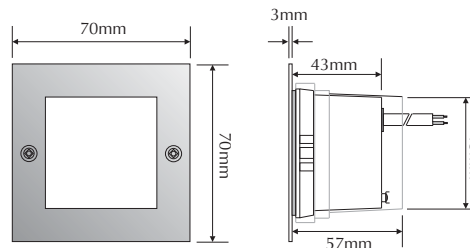

LED834-B

Order Code: **20848**

Product Code: **LED834-B**

Colour: **Blue** 465nm

Description: A smart and contemporary recessed wall light designed for subtle low level floor/path lighting.

Data: Mini square plain fascia, 316 stainless steel front fascia, opal diffuser, 9 x 0.08W 5mm LED, 0.8W total output, 20lm output, IP54 rated, recessed aluminium powder coated body with mounting clips for plaster board application or a polycarbonate housing for concrete/brick work, 240V AC mains power input.

Fitting Size: Front face: (L) 70mm x (H) 70mm
 Recessed body: (L) 56mm x (H) 59mm x (D) 43mm

Cutout Size: Plaster board: (L) 65mm x (H) 65mm
 Concrete using housing: (L) 65mm x (H) 65mm

Additional: The above wall light is non dimmable.