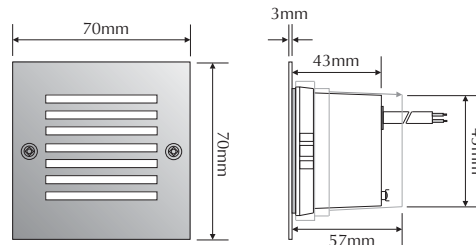

LED833-CW

Order Code: **20847**

Product Code: **LED833-CW**

Colour: **Cool White**  4500K

Description: A smart and contemporary recessed wall light designed for subtle low level floor/path lighting.

Data: Mini square grille fascia, 316 stainless steel front fascia, opal diffuser, 9 x 0.08W 5mm LED, 0.8W total output, 20lm output, IP54 rated, recessed aluminium powder coated body with mounting clips for plaster board application or a polycarbonate housing for concrete/brick work, 240V AC mains power input.

Fitting Size: Front face: (L) 70mm x (H) 70mm
Recessed body: (L) 56mm x (H) 59mm x (D) 43mm

Cutout Size: Plaster board: (L) 65mm x (H) 65mm
Concrete using housing: (L) 65mm x (H) 65mm

Additional: The above wall light is non dimmable.