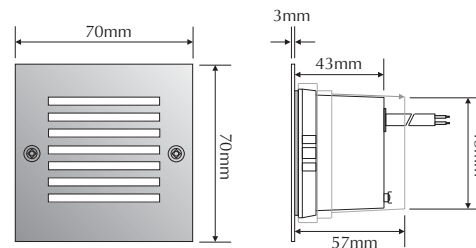

LED833-B

Order Code: **20845**

Product Code: **LED833-B**

Colour: **Blue**  465nm

Description: A smart and contemporary recessed wall light designed for subtle low level floor/path lighting.

Data: Mini square grille fascia, 316 stainless steel front fascia, opal diffuser, 9 x 0.08W 5mm LED, 0.8W total output, 20lm output, IP54 rated, recessed aluminium powder coated body with mounting clips for plaster board application or a polycarbonate housing for concrete/brick work, 240V AC mains power input.

Fitting Size: Front face: (L) 70mm x (H) 70mm
 Recessed body: (L) 56mm x (H) 59mm x (D) 43mm

Cutout Size: Plaster board: (L) 65mm x (H) 65mm
 Concrete using housing: (L) 65mm x (H) 65mm

Additional: The above wall light is non dimmable.