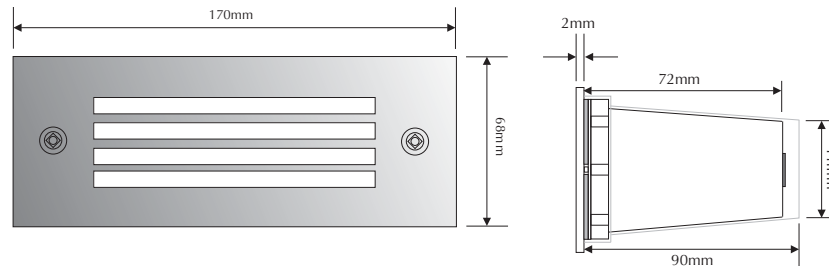

# LED818-CW

Order Code: **20838**

Product Code: **LED818-CW**

Colour: **Cool White**  4500K

Description: A smart and contemporary recessed wall light designed for subtle low level floor/path lighting.

Data: Maxi rectangle grille fascia, 316 stainless steel front fascia, opal diffuser, 16 x 0.08W 5mm LED, 1.5W total output, 36lm output, IP54 rated, recessed aluminium powder coated body with mounting clips for plaster board application or a polycarbonate housing for concrete/brick work, 240V AC mains power input.

Fitting Size: Front face: (L) 170mm x (H) 68mm  
Recessed body: (L) 155mm x (H) 50mm x (D) 90mm

Cutout Size: Plaster board: (L) 155mm x (H) 52mm  
Concrete using housing: (L) 159mm x (H) 56mm

Additional: The above wall light is non dimmable.