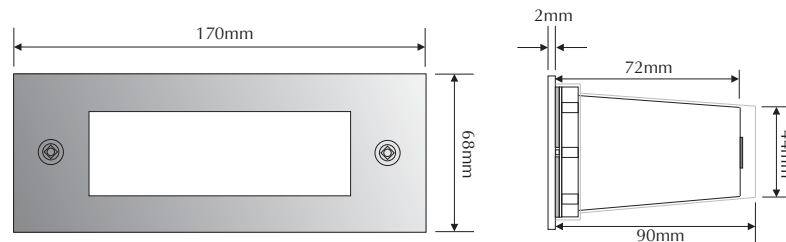

LED814-CW

Order Code: **20826**

Product Code: **LED814-CW**

Colour: **Cool White** 4500K

Description: A smart and contemporary recessed wall light designed for subtle low level floor/path lighting.

Data: Maxi rectangle plain fascia, 316 stainless steel front fascia, opal diffuser, 16 x 0.08W 5mm LED, 1.5W total output, 36lm output, IP54 rated, recessed aluminium powder coated body with mounting clips for plaster board application or a polycarbonate housing for concrete/brick work, 240V AC mains power input.

Fitting Size: Front face: (L) 170mm x (H) 68mm
 Recessed body: (L) 155mm x (H) 50mm x (D) 90mm

Cutout Size: Plaster board: (L) 155mm x (H) 52mm
 Concrete using housing: (L) 159mm x (H) 56mm

Additional: The above wall light is non dimmable.