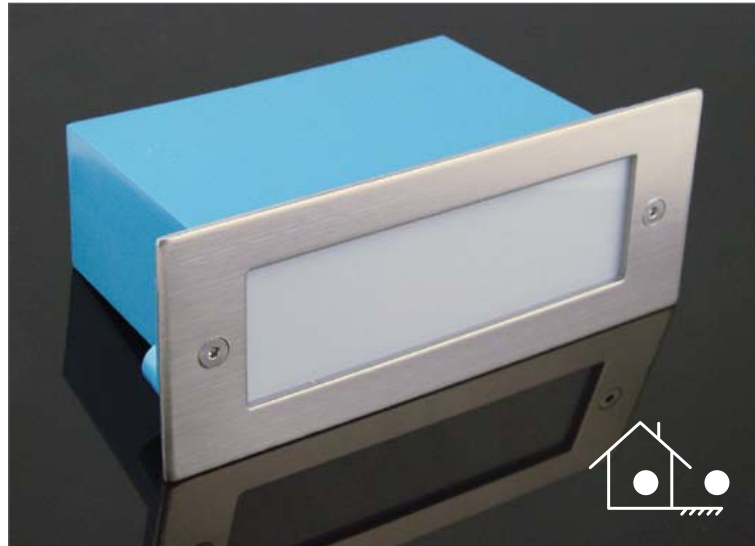

LED814-CW

Order Code: **20826**

Product Code: **LED814-CW**

Colour: **Cool White** 4500K

Description: A smart and contemporary recessed wall light designed for subtle low level floor/path lighting.

Data: Maxi rectangle plain fascia, 316 stainless steel front fascia, opal diffuser, 16 x 0.08W 5mm LED, 1.5W total output, 36lm output, IP54 rated, recessed aluminium powder coated body with mounting clips for plaster board application or a polycarbonate housing for concrete/brick work, 240V AC mains power input.

Fitting Size: Front face: (L) 170mm x (H) 68mm
 Recessed body: (L) 155mm x (H) 50mm x (D) 90mm

Cutout Size: Plaster board: (L) 155mm x (H) 52mm
 Concrete using housing: (L) 159mm x (H) 56mm

Additional: The above wall light is non dimmable.