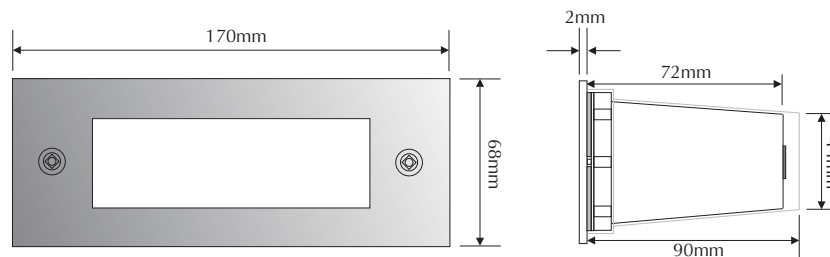

LED814-B

Order Code: **20824**

Product Code: **LED814-B**

Colour: **Blue**  465nm

Description: A smart and contemporary recessed wall light designed for subtle low level floor/path lighting.

Data: Maxi rectangle plain fascia, 316 stainless steel front fascia, opal diffuser, 16 x 0.08W 5mm LED, 1.5W total output, 36lm output, IP54 rated, recessed aluminium powder coated body with mounting clips for plaster board application or a polycarbonate housing for concrete/brick work, 240V AC mains power input.

Fitting Size: Front face: (L) 170mm x (H) 68mm
 Recessed body: (L) 155mm x (H) 50mm x (D) 90mm

Cutout Size: Plaster board: (L) 155mm x (H) 52mm
 Concrete using housing: (L) 159mm x (H) 56mm

Additional: The above wall light is non dimmable.