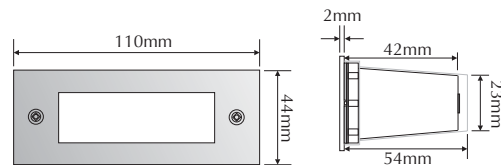

LED804-CW

Order Code: **20811**

Product Code: **LED804-CW**

Colour: **Cool White** 4500K

Description: A smart and contemporary recessed wall light designed for subtle low level floor/path lighting.

Data: Mini rectangle plain fascia, 316 stainless steel front fascia, opal diffuser, 12 x 0.08W 5mm LED, 1W total output, 27lm output, IP54 rated, recessed aluminium powder coated body with mounting clips for plaster board application or a polycarbonate housing for concrete/brick work, 240V AC mains power input.

Fitting Size: Front face: (L) 110mm x (H) 44mm
 Recessed body: (L) 95mm x (H) 30mm x (D) 43mm

Cutout Size: Plaster board: (L) 100mm x (H) 33mm
 Concrete using housing: (L) 100mm x (H) 36mm

Additional: The above wall light is non dimmable.