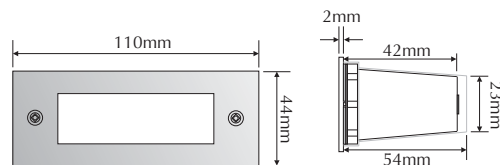

LED804-B

Order Code: **20809**

Product Code: **LED804-B**

Colour: **Blue**  465nm

Description: A smart and contemporary recessed wall light designed for subtle low level floor/path lighting.

Data: Mini rectangle plain fascia, 316 stainless steel front fascia, opal diffuser, 12 x 0.08W 5mm LED, 1W total output, 27lm output, IP54 rated, recessed aluminium powder coated body with mounting clips for plaster board application or a polycarbonate housing for concrete/brick work, 240V AC mains power input.

Fitting Size: Front face: (L) 110mm x (H) 44mm
 Recessed body: (L) 95mm x (H) 30mm x (D) 43mm

Cutout Size: Plaster board: (L) 100mm x (H) 33mm
 Concrete using housing: (L) 100mm x (H) 36mm

Additional: The above wall light is non dimmable.