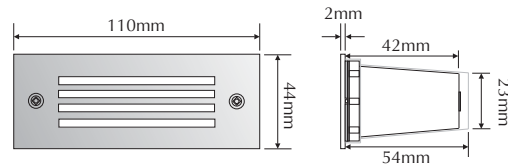

# LED803-CW

Order Code: **20808**

Product Code: **LED803-CW**

Colour: **Cool White**  4500K

Description: A smart and contemporary recessed wall light designed for subtle low level floor/path lighting.

Data: Mini rectangle grille fascia, 316 stainless steel front fascia, opal diffuser, 12 x 0.08W 5mm LED, 1W total output, 27lm output, IP54 rated, recessed aluminium powder coated body with mounting clips for plaster board application or a polycarbonate housing for concrete/brick work, 240V AC mains power input.

Fitting Size: Front face: (L) 110mm x (H) 44mm  
Recessed body: (L) 95mm x (H) 30mm x (D) 43mm

Cutout Size: Plaster board: (L) 100mm x (H) 33mm  
Concrete using housing: (L) 100mm x (H) 36mm

Additional: The above wall light is non dimmable.