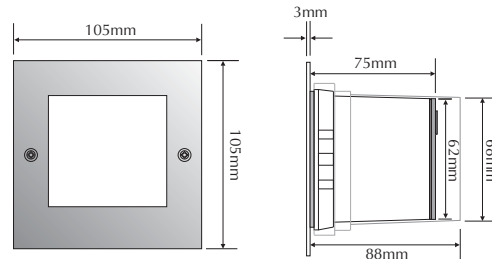

LED744-CW

Order Code: **20796**

Product Code: **LED744-CW**

Colour: **Cool White**  4500K

Description: A smart and contemporary recessed wall light designed for subtle low level floor/path lighting.

Data: Maxi square plain fascia, 316 stainless steel front fascia, opal diffuser, 16 x 0.08W 5mm LED, 1.5W total output, 36lm output, IP54 rated, recessed aluminium powder coated body with mounting clips for plaster board application or a polycarbonate housing for concrete/brick work, 12V DC input.

Fitting Size: Front face: (L) 105mm x (H) 105mm
Recessed body: (L) 90mm x (H) 90mm x (D) 75mm

Cutout Size: Plaster board: (L) 90mm x (H) 90mm
Concrete using housing: (L) 96mm x (H) 96mm

Additional: The above wall light is non dimmable. Requires 12V DC Constant Voltage LED driver located in the power supply section.

36
Lumens

1.5W
output

Parallel
wiring

12V DC

Recessed
design

Cool White
4500K

IP54

Domus Lighting