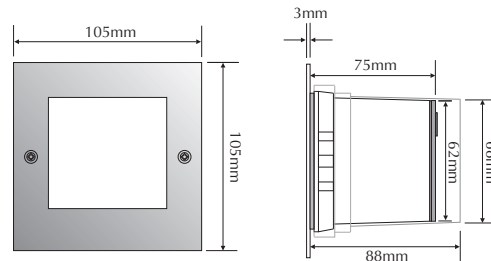

LED744-B

Order Code: **20795**

Product Code: **LED744-B**

Colour: **Blue**  465nm

Description: A smart and contemporary recessed wall light designed for subtle low level floor/path lighting.

Data: Maxi square plain fascia, 316 stainless steel front fascia, opal diffuser, 16 x 0.08W 5mm LED, 1.5W total output, 36lm output, IP54 rated, recessed aluminium powder coated body with mounting clips for plaster board application or a polycarbonate housing for concrete/brick work, 12V DC input.

Fitting Size: Front face: (L) 105mm x (H) 105mm
Recessed body: (L) 90mm x (H) 90mm x (D) 75mm

Cutout Size: Plaster board: (L) 90mm x (H) 90mm
Concrete using housing: (L) 96mm x (H) 96mm

Additional: The above wall light is non dimmable. Requires 12V DC Constant Voltage LED driver located in the power supply section.