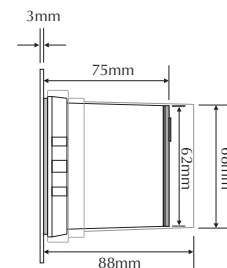

Order Code: **20794**

Product Code: **LED743-CW**

Colour: **Cool White** 4500K