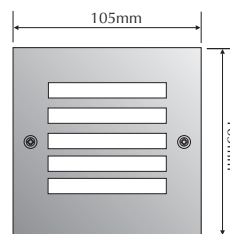

# LED743-CW

Order Code: **20794**

Product Code: **LED743-CW**

Colour: **Cool White**  4500K

**Description:** A smart and contemporary recessed wall light designed for subtle low level floor/path lighting.

**Data:** Maxi square grille fascia, 316 stainless steel front fascia, opal diffuser, 16 x 0.08W 5mm LED, 1.5W total output, 36lm output, IP54 rated, recessed aluminium powder coated body with mounting clips for plaster board application or a polycarbonate housing for concrete/brick work, 12V DC input.

**Fitting Size:** Front face: (L) 105mm x (H) 105mm  
Recessed body: (L) 90mm x (H) 90mm x (D) 75mm

**Cutout Size:** Plaster board: (L) 90mm x (H) 90mm  
Concrete using housing: (L) 96mm x (H) 96mm

**Additional:** The above wall light is non dimmable. Requires 12V DC Constant Voltage LED driver located in the power supply section.

36  
Lumens

1.5W  
output

Parallel  
wiring

12V DC

Recessed  
design

Cool White  
4500K

IP54

**Domus Lighting**