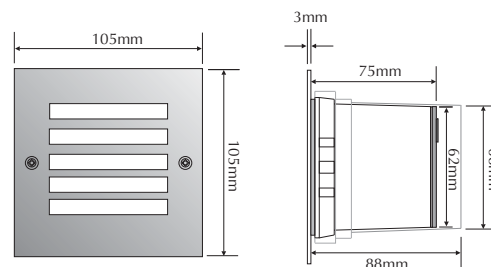

# LED743-B

Order Code: **20793**

Product Code: **LED743-B**

Colour: **Blue**  465nm

Description: A smart and contemporary recessed wall light designed for subtle low level floor/path lighting.

Data: Maxi square grille fascia, 316 stainless steel front fascia, opal diffuser, 16 x 0.08W 5mm LED, 1.5W total output, 36lm output, IP54 rated, recessed aluminium powder coated body with mounting clips for plaster board application or a polycarbonate housing for concrete/brick work, 12V DC input.

Fitting Size: Front face: (L) 105mm x (H) 105mm  
 Recessed body: (L) 90mm x (H) 90mm x (D) 75mm

Cutout Size: Plaster board: (L) 90mm x (H) 90mm  
 Concrete using housing: (L) 96mm x (H) 96mm

Additional: The above wall light is non dimmable. Requires 12V DC Constant Voltage LED driver located in the power supply section.