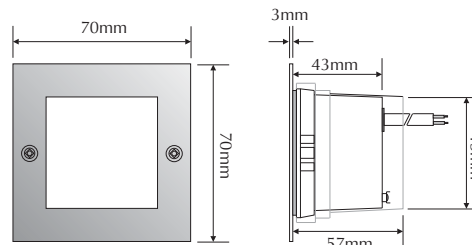

# LED734-CW

Order Code: **20792**

Product Code: **LED734-CW**

Colour: **Cool White**  4500K

Description: A smart and contemporary recessed wall light designed for subtle low level floor/path lighting.

Data: Mini square plain fascia, 316 stainless steel front fascia, opal diffuser, 9 x 0.08W 5mm LED, 0.8W total output, 20lm output, IP54 rated, recessed aluminium powder coated body with mounting clips for plaster board application or a polycarbonate housing for concrete/brick work, 12V DC input.

Fitting Size: Front face: (L) 70mm x (H) 70mm  
 Recessed body: (L) 56mm x (H) 59mm x (D) 43mm

Cutout Size: Plaster board: (L) 65mm x (H) 65mm  
 Concrete using housing: (L) 65mm x (H) 65mm

Additional: The above wall light is non dimmable. Requires 12V DC Constant Voltage LED driver located in the power supply section.