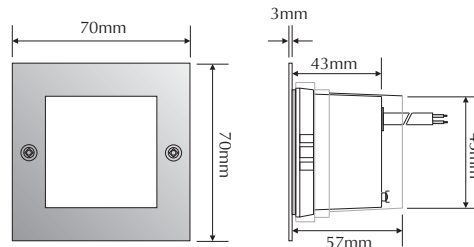

LED734-B

Order Code: **20791**

Product Code: **LED734-B**

Colour: **Blue**

 465nm

Description: A smart and contemporary recessed wall light designed for subtle low level floor/path lighting.

Data: Mini square plain fascia, 316 stainless steel front fascia, opal diffuser, 9 x 0.08W 5mm LED, 0.8W total output, 20lm output, IP54 rated, recessed aluminium powder coated body with mounting clips for plaster board application or a polycarbonate housing for concrete/brick work, 12V DC input.

Fitting Size: Front face: (L) 70mm x (H) 70mm
Recessed body: (L) 56mm x (H) 59mm x (D) 43mm

Cutout Size: Plaster board: (L) 65mm x (H) 65mm
Concrete using housing: (L) 65mm x (H) 65mm

Additional: The above wall light is non dimmable. Requires 12V DC Constant Voltage LED driver located in the power supply section.