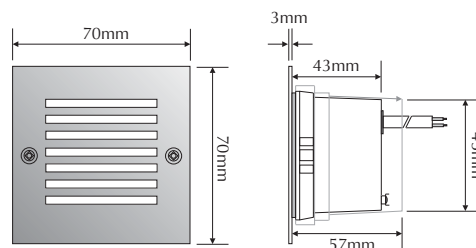

LED733-CW

Order Code: **20790**

Product Code: **LED733-CW**

Colour: **Cool White** 4500K

Description: A smart and contemporary recessed wall light designed for subtle low level floor/path lighting.

Data: Mini square grille fascia, 316 stainless steel front fascia, opal diffuser, 9 x 0.08W 5mm LED, 0.8W total output, 20lm output, IP54 rated, recessed aluminium powder coated body with mounting clips for plaster board application or a polycarbonate housing for concrete/brick work, 12V DC input.

Fitting Size: Front face: (L) 70mm x (H) 70mm
Recessed body: (L) 56mm x (H) 59mm x (D) 43mm

Cutout Size: Plaster board: (L) 65mm x (H) 65mm
Concrete using housing: (L) 65mm x (H) 65mm

Additional: The above wall light is non dimmable. Requires 12V DC Constant Voltage LED driver located in the power supply section.