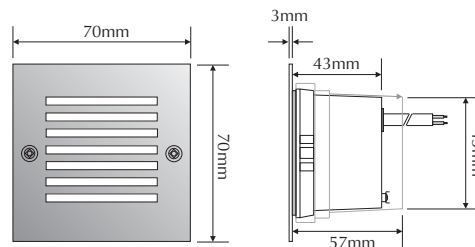

LED733-B

Order Code: **20789**

Product Code: **LED733-B**

Colour: **Blue** ■ 465nm

Description: A smart and contemporary recessed wall light designed for subtle low level floor/path lighting.

Data: Mini square grille fascia, 316 stainless steel front fascia, opal diffuser, 9 x 0.08W 5mm LED, 0.8W total output, 20lm output, IP54 rated, recessed aluminium powder coated body with mounting clips for plaster board application or a polycarbonate housing for concrete/brick work, 12V DC input.

Fitting Size: Front face: (L) 70mm x (H) 70mm
Recessed body: (L) 56mm x (H) 59mm x (D) 43mm

Cutout Size: Plaster board: (L) 65mm x (H) 65mm
Concrete using housing: (L) 65mm x (H) 65mm

Additional: The above wall light is non dimmable. Requires 12V DC Constant Voltage LED driver located in the power supply section.