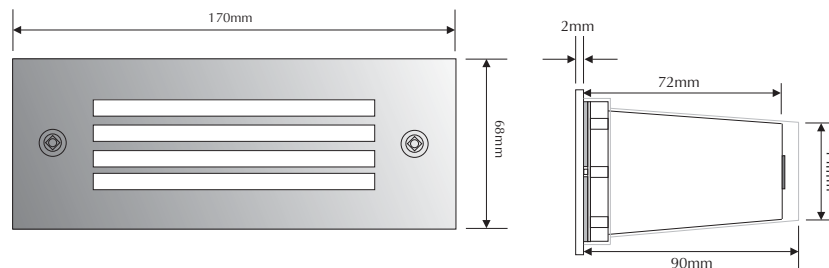

LED718-CW

Order Code: **20788**

Product Code: **LED718-CW**

Colour: **Cool White** 4500K

Description: A smart and contemporary recessed wall light designed for subtle low level floor/path lighting.

Data: Maxi rectangle grille fascia, 316 stainless steel front fascia, opal diffuser, 16 x 0.08W 5mm LED, 1.5W total output, 36lm output, IP54 rated, recessed aluminium powder coated body with mounting clips for plaster board application or a polycarbonate housing for concrete/brick work, 12V DC input.

Fitting Size: Front face: (L) 170mm x (H) 68mm
Recessed body: (L) 155mm x (H) 50mm x (D) 90mm

Cutout Size: Plaster board: (L) 155mm x (H) 52mm
Concrete using housing: (L) 159mm x (H) 56mm

Additional: The above wall light is non dimmable. Requires 12V DC Constant Voltage LED driver located in the power supply section.