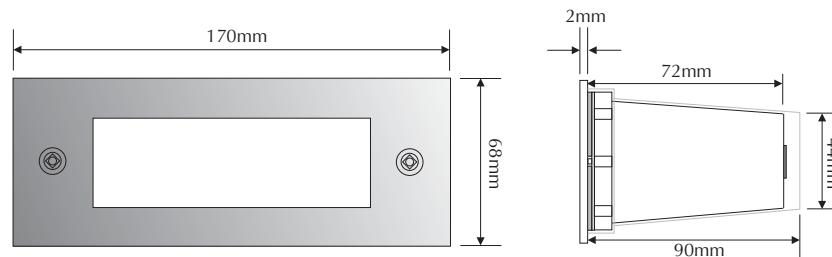

LED714-CW

Order Code: **20786**

Product Code: **LED714-CW**

Colour: **Cool White** 4500K

Description: A smart and contemporary recessed wall light designed for subtle low level floor/path lighting.

Data: Maxi rectangle plain fascia, 316 stainless steel front fascia, opal diffuser, 16 x 0.08W 5mm LED, 1.5W total output, 36lm output, IP54 rated, recessed aluminium powder coated body with mounting clips for plaster board application or a polycarbonate housing for concrete/brick work, 12V DC input.

Fitting Size: Front face: (L) 170mm x (H) 68mm
Recessed body: (L) 155mm x (H) 50mm x (D) 90mm

Cutout Size: Plaster board: (L) 155mm x (H) 52mm
Concrete using housing: (L) 159mm x (H) 56mm

Additional: The above wall light is non dimmable. Requires 12V DC Constant Voltage LED driver located in the power supply section.