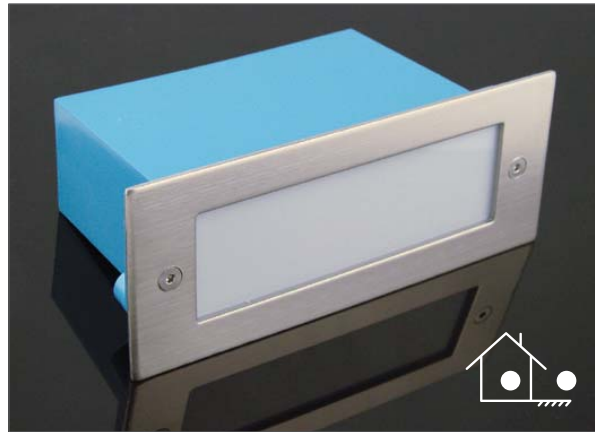

LED714-CW

Order Code: **20786**

Product Code: **LED714-CW**

Colour: **Cool White** 4500K

Description: A smart and contemporary recessed wall light designed for subtle low level floor/path lighting.

Data: Maxi rectangle plain fascia, 316 stainless steel front fascia, opal diffuser, 16 x 0.08W 5mm LED, 1.5W total output, 36lm output, IP54 rated, recessed aluminium powder coated body with mounting clips for plaster board application or a polycarbonate housing for concrete/brick work, 12V DC input.

Fitting Size: Front face: (L) 170mm x (H) 68mm
Recessed body: (L) 155mm x (H) 50mm x (D) 90mm

Cutout Size: Plaster board: (L) 155mm x (H) 52mm
Concrete using housing: (L) 159mm x (H) 56mm

Additional: The above wall light is non dimmable. Requires 12V DC Constant Voltage LED driver located in the power supply section.