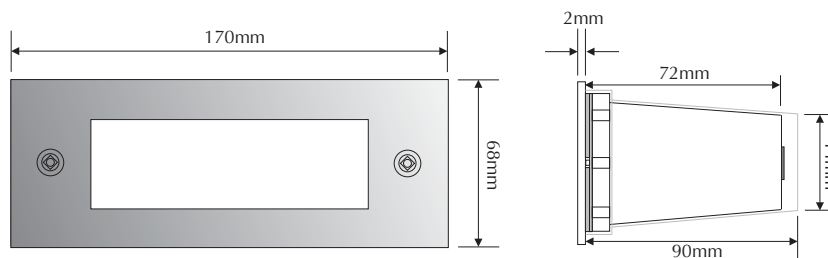

LED714-B

Order Code: **20785**

Product Code: **LED714-B**

Colour: **Blue**  465nm

Description: A smart and contemporary recessed wall light designed for subtle low level floor/path lighting.

Data: Maxi rectangle plain fascia, 316 stainless steel front fascia, opal diffuser, 16 x 0.08W 5mm LED, 1.5W total output, 36lm output, IP54 rated, recessed aluminium powder coated body with mounting clips for plaster board application or a polycarbonate housing for concrete/brick work, 12V DC input.

Fitting Size: Front face: (L) 170mm x (H) 68mm
Recessed body: (L) 155mm x (H) 50mm x (D) 90mm

Cutout Size: Plaster board: (L) 155mm x (H) 52mm
Concrete using housing: (L) 159mm x (H) 56mm

Additional: The above wall light is non dimmable. Requires 12V DC Constant Voltage LED driver located in the power supply section.