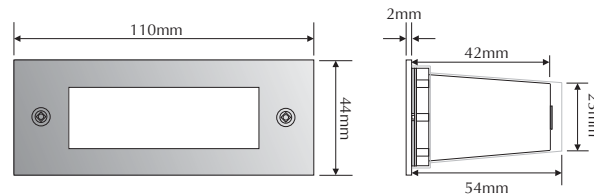

LED704-CW

Order Code: **20784**

Product Code: **LED704-CW**

Colour: **Cool White** 4500K

Description: A smart and contemporary recessed wall light designed for subtle low level floor/path lighting.

Data: Mini rectangle plain fascia, 316 stainless steel front fascia, opal diffuser, 12 x 0.08W 5mm LED, 1W total output, 27lm output, IP54 rated, recessed aluminium powder coated body with mounting clips for plaster board application or a polycarbonate housing for concrete/brick work, 12V DC input.

Fitting Size: Front face: (L) 110mm x (H) 44mm
 Recessed body: (L) 95mm x (H) 30mm x (D) 43mm

Cutout Size: Plaster board: (L) 100mm x (H) 33mm
 Concrete using housing: (L) 100mm x (H) 36mm

Additional: The above wall light is non dimmable. Requires 12V DC Constant Voltage LED driver located in the power supply section.