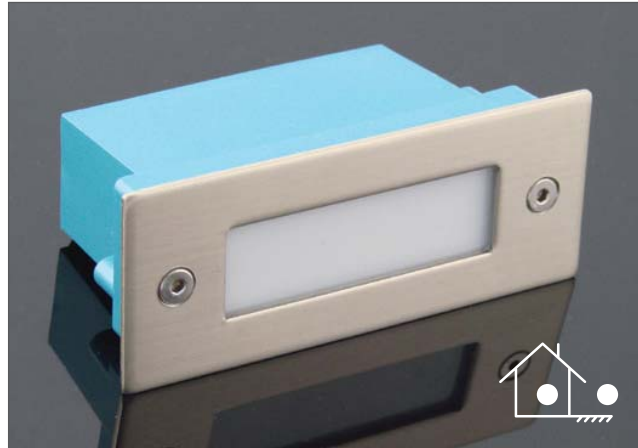

LED704-CW

Order Code: **20784**

Product Code: **LED704-CW**

Colour: **Cool White** 4500K

Description: A smart and contemporary recessed wall light designed for subtle low level floor/path lighting.

Data: Mini rectangle plain fascia, 316 stainless steel front fascia, opal diffuser, 12 x 0.08W 5mm LED, 1W total output, 27lm output, IP54 rated, recessed aluminium powder coated body with mounting clips for plaster board application or a polycarbonate housing for concrete/brick work, 12V DC input.

Fitting Size: Front face: (L) 110mm x (H) 44mm
 Recessed body: (L) 95mm x (H) 30mm x (D) 43mm

Cutout Size: Plaster board: (L) 100mm x (H) 33mm
 Concrete using housing: (L) 100mm x (H) 36mm

Additional: The above wall light is non dimmable. Requires 12V DC Constant Voltage LED driver located in the power supply section.