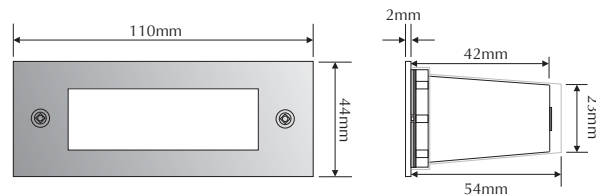

LED704-B

Order Code: **20783**

Product Code: **LED704-B**

Colour: **Blue**  465nm

Description: A smart and contemporary recessed wall light designed for subtle low level floor/path lighting.

Data: Mini rectangle plain fascia, 316 stainless steel front fascia, opal diffuser, 12 x 0.08W 5mm LED, 1W total output, 27lm output, IP54 rated, recessed aluminium powder coated body with mounting clips for plaster board application or a polycarbonate housing for concrete/brick work, 12V DC input.

Fitting Size: Front face: (L) 110mm x (H) 44mm
Recessed body: (L) 95mm x (H) 30mm x (D) 43mm

Cutout Size: Plaster board: (L) 100mm x (H) 33mm
Concrete using housing: (L) 100mm x (H) 36mm

Additional: The above wall light is non dimmable. Requires 12V DC Constant Voltage LED driver located in the power supply section.