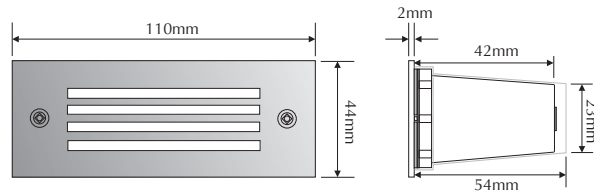

LED703-CW

Order Code: **20782**

Product Code: **LED703-CW**

Colour: **Cool White** ■ 4500K

Description: A smart and contemporary recessed wall light designed for subtle low level floor/path lighting.

Data: Mini rectangle grille fascia, 316 stainless steel front fascia, opal diffuser, 12 x 0.08W 5mm LED, 1W total output, 27lm output, IP54 rated, recessed aluminium powder coated body with mounting clips for plaster board application or a polycarbonate housing for concrete/brick work, 12V DC input.

Fitting Size: Front face: (L) 110mm x (H) 44mm
 Recessed body: (L) 95mm x (H) 30mm x (D) 43mm

Cutout Size: Plaster board: (L) 100mm x (H) 33mm
 Concrete using housing: (L) 100mm x (H) 36mm

Additional: The above wall light is non dimmable. Requires 12V DC Constant Voltage LED driver located in the power supply section.