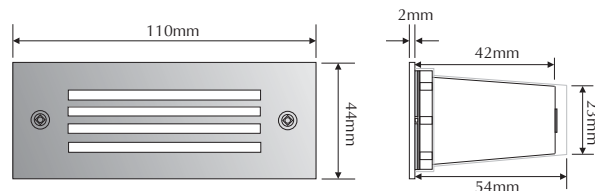

LED703-B

Order Code: **20781**

Product Code: **LED703-B**

Colour: **Blue**  465nm

Description: A smart and contemporary recessed wall light designed for subtle low level floor/path lighting.

Data: Mini rectangle grille fascia, 316 stainless steel front fascia, opal diffuser, 12 x 0.08W 5mm LED, 1W total output, 27lm output, IP54 rated, recessed aluminium powder coated body with mounting clips for plaster board application or a polycarbonate housing for concrete/brick work, 12V DC input.

Fitting Size: Front face: (L) 110mm x (H) 44mm
Recessed body: (L) 95mm x (H) 30mm x (D) 43mm

Cutout Size: Plaster board: (L) 100mm x (H) 33mm
Concrete using housing: (L) 100mm x (H) 36mm

Additional: The above wall light is non dimmable. Requires 12V DC Constant Voltage LED driver located in the power supply section.