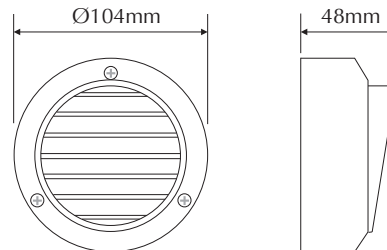

# LED5001-CW

Order Code: **21523**

Product Code: **LED5001-CW**

Colour: **Cool White**  4500K

Description: A smart and contemporary surface mounted wall light designed for subtle low level interior or exterior floor/path lighting.

Data: Surface mounted louvered wall light, 316 stainless steel cast front fascia, frost diffuser, 21 x 0.08W 5mm LED, 1.7W total output, 59lm output, IP54 rated, 12V DC input.

Fitting Size: Front face: (Ø) 104mm x (D) 48mm