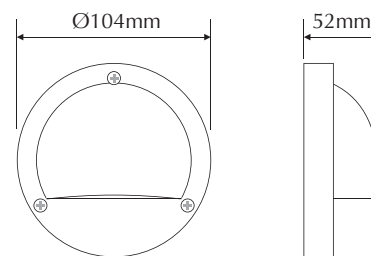

LED5000-CW

Order Code: **21511**

Product Code: **LED5000-CW**

Colour: **Cool White**  4500K

Description: A smart and contemporary surface mounted wall light designed for subtle low level interior or exterior floor/path lighting.

Data: Surface mounted eyelid wall light, 316 stainless steel cast front fascia, frost diffuser, 12 x 0.08W 5mm LED, 1W total output, 33lm output, IP54 rated, 12V DC input.

Fitting Size: Front face: (Ø) 104mm x (D) 52mm