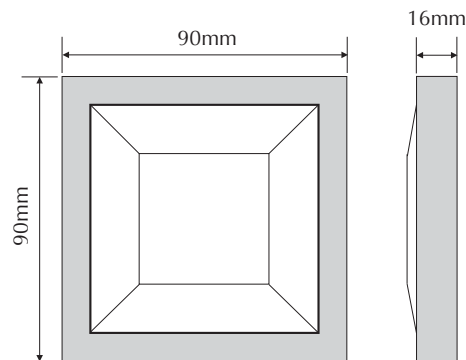

LED213-CW

Order Code: **20673**

Product Code: **LED213-CW**

Colour: **Cool White** 4500K

Description: A smart and contemporary surface mounted wall light designed for subtle low level floor/path lighting or under shelf lighting .

Data: Surface mounted large square wall or shelf light, cast aluminium frame and body, textured silver powder coated, opal diffuser, 16 x SMD LED, 1.5W total output, 33lm output, IP65 rated, 12V DC input.

Fitting Size: Front face: (L) 90mm x (H) 90mm x (D) 16mm

Additional: The above fitting requires the use of a 12V DC Constant Voltage LED driver located in the power supply section. The above wall light is non dimmable.