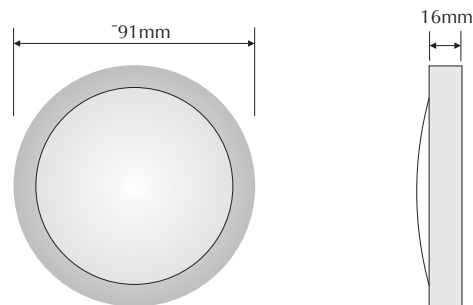

LED211-CW

Order Code: **20669**

Product Code: **LED211-CW**

Colour: **Cool White** 4500K

Description:

A smart and contemporary surface mounted wall light designed for subtle low level floor/path lighting or under shelf lighting.

Data: Surface mounted large round wall or shelf light, cast aluminium frame and body, textured silver powder coated, opal diffuser, 12 x SMD LED, 1W total output, 30lm output, IP65 rated, 12V DC input.

Fitting Size: Front face: (Ø) 91mm x (D) 20mm

Additional: The above fitting requires the use of a 12V DC Constant Voltage LED driver located in the power supply section. The above wall light is non dimmable.