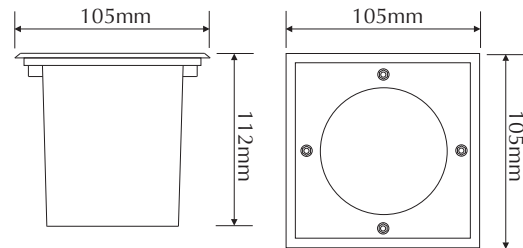

LED107 COOL WHITE

Order Code: **20596**

Product Code: **LED107**

Colour: **Cool White** 4500K

Description: The LED107 in-ground luminaire is a smart fixture for all garden, deck and paved areas.

Data: The LED107 in-ground up-light body is made from cast aluminium in a White powder coated finish, square stainless steel 316 trim, clear tempered glass, 2500kgs drive over, 15 x 0.08W 5mm LEDs, Cool White 4500K, total 1.2W DC, 34 lumens, IP67 rated.

Size: Front face: (L) 105mm x (H) 105mm
Overall height: 112mm

Options: This fitting requires a Constant Voltage DC driver located in the power supply section of this catalogue. The LED107 is non dimmable.

316 Stainless steel trim plate

Cool White 4500K

2500Kgs drive over

34 lumens

12V DC Constant Voltage

1.2W total output

IP67

Domus Lighting