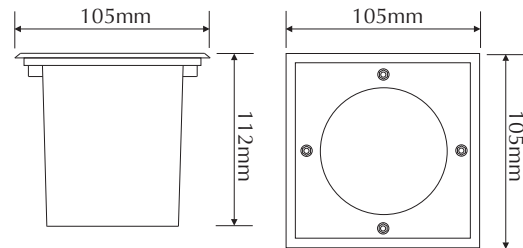

LED107 BLUE

Order Code: **20594**

Product Code: **LED107**

Colour: **Blue** 

Description: The LED107 in-ground luminaire is a smart fixture for all garden, deck and paved areas.

Data: The LED107 in-ground up-light body is made from cast aluminium in a White powder coated finish, square stainless steel 316 trim, clear tempered glass, 2500kgs drive over, 15 x 0.08W 5mm LEDs, Blue colour LED, total 1.2W DC, 34 lumens, IP67 rated.

Size: Front face: (L) 105mm x (H) 105mm
Overall height: 112mm

Options: This fitting requires a Constant Voltage DC driver located in the power supply section of this catalogue. The LED107 is non dimmable.

316 Stainless steel
trim plate

Blue
colour

2500Kgs
drive over

34
lumens

12V DC
Constant Voltage

1.2W
total output

IP67