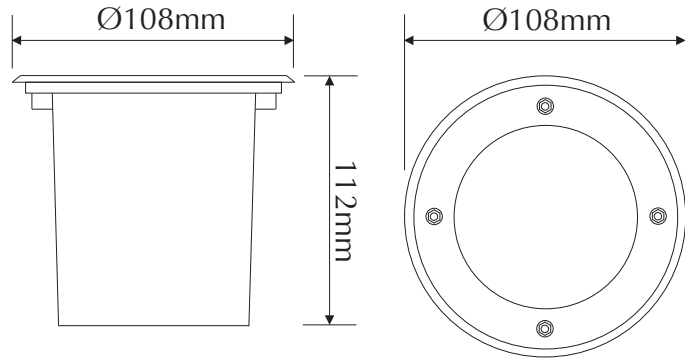

LED105 COOL WHITE

Order Code: **20590**

Product Code: **LED105**

Colour: **Cool White** 4500K

Description: The LED105 in-ground luminaire is a smart fixture for all garden, deck and paved areas.

Data: The LED105 in-ground up-light body is made from cast aluminium in a White powder coated finish, round stainless steel 316 trim, clear tempered glass, 2500kgs drive over, 15 x 0.08W 5mm LEDs, Cool White 4500K, total 1.2W DC, 34 lumens, IP67 rated.

Size: Front face diameter: Ø108mm
Overall height: 112mm

Options: This fitting requires a Constant Voltage DC driver located in the power supply section of this catalogue. The LED105 is non dimmable.

316 stainless steel