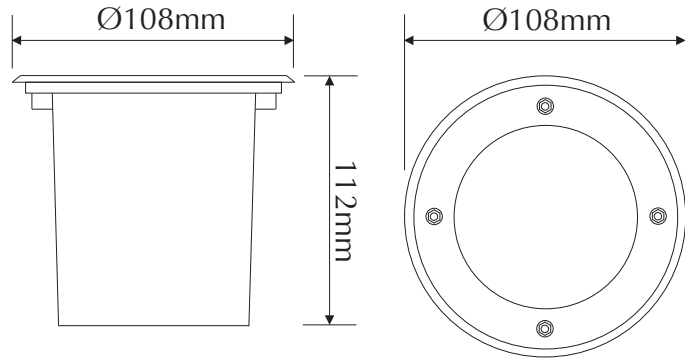

# LED105 BLUE

Order Code: **20588**

Product Code: **LED105**

Colour: **Blue** ■

Description: The LED105 in-ground luminaire is a smart fixture for all garden, deck and paved areas.

Data: The LED105 in-ground up-light body is made from cast aluminium in a White powder coated finish, round stainless steel 316 trim, clear tempered glass, 2500kgs drive over, 15 x 0.08W 5mm LEDs, Blue colour LED, total 1.2W DC, 34 lumens, IP67 rated.

Size: Front face diameter: Ø108mm  
Overall height: 112mm

Options: This fitting requires a Constant Voltage DC driver located in the power supply section of this catalogue. The LED105 is non dimmable.

316 stainless steel

Blue colour

2500Kgs drive over

34 lumens

12V DC Constant Voltage

1.2W total output

IP67